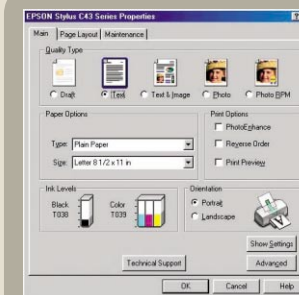

Interactive labels make printing more intuitive