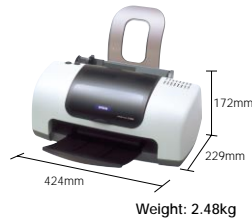

PAPER HANDLING

PAPER FEED METHOD	Friction Feed with ASF
PAPER HOLD CAPACITY	Input capacity: 100 sheets
PAPER SUPPORT	Paper sizes: A4, A5, A6, B5, Letter, Legal, Half Letter
	Envelopes: No. 10, DL, C6, 132x220mm
	Print Margin: (A4 Paper) 3mm top, left, right and bottom via custom settings in driver

INK CARTRIDGES

BLACK INK CARTRIDGE (T038)	330 pages (3.5% at 360dpi)
COLOUR INK CARTRIDGE (T039)	180 pages (5% each CMY [total 15%] in calculation)

INTERFACE

Parallel	C43SX
USB	C43UX

INPUT DATA BUFFER

12KB

ELECTRICAL SPECIFICATIONS

Rated Voltage	AC 100-240V
Rated Frequency	50-60 Hz
Power Consumption	Approx. 19W (per ISO10561 Letter Pattern); 3W (Sleep Mode)

PRINTER SOFTWARE ON CD-ROM

PRINTER DRIVERS	Win95/98/ME/2000/XP C43SX C43UX
ON-LINE GUIDE	Yes

EPSON Specialty Media

MEDIA TYPE	MEDIA SIZE	ORDER CODE
PHOTO QUALITY INK JET PAPER	A4	C13S041061
PHOTO QUALITY INK JET CARD	A6	C13S041054
PHOTO QUALITY INK JET CARD	5 x 8"	C13S041121
PHOTO QUALITY INK JET CARD	10 x 8"	C13S041122
PHOTO PAPER	A4	C13S041140
PHOTO PAPER	4 x 6"	C13S041134
PHOTO PAPER	100 x 150mm	C13S041255
PHOTO QUALITY GLOSSY FILM	A6	C13S041107
PHOTO QUALITY GLOSSY FILM	A4	C13S041071
PHOTO STICKERS 16		C13S041144
PHOTO STICKERS 4		C13S041176
INKJET TRANSPARENCIES	A4	C13S041063
MATTE PAPER-HEAVYWEIGHT	A4	C13S041259
PHOTO QUALITY SELF ADHESIVE SHEET	A4	C13S041106
IRON-ON COOL PEEL TRANSFER PAPER	A4	C13S041154

^ When printed on EPSON Photo Paper

EPSON is the registered trademark of SEIKO EPSON Corporation.