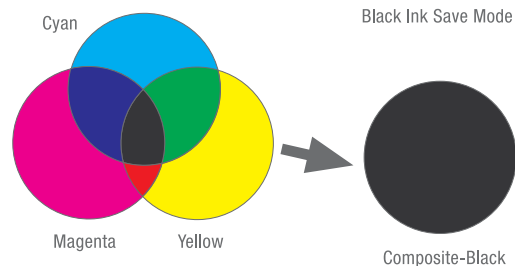

No more worries when black ink runs low. Relax and allow the convenience of Black Ink Save Mode mix colour inks for the replacement of black colour.