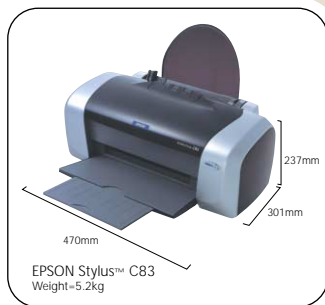

TOTAL RELIABILITY

50,000 pages

INK CARTRIDGES

BLACK INK CARTRIDGE (T0461)	600 pages comparable with 3.5% ECMA (ISO10561) at 360dpi
CYAN INK CARTRIDGE (T0472)	280 pages, 5% in calculation
MAGENTA INK CARTRIDGE (T0473)	280 pages, 5% in calculation
YELLOW INK CARTRIDGE (T0474)	280 pages, 5% in calculation

CONTROL CODE

EPSON ESC/P Ruster

INPUT DATA BUFFER

128KB

INTERFACE

Parallel (IEEE-1284 level 1 device) & USB2.0* Full Speed Compatible

COLOUR MATCHING

ICM Profiles, sRGB (Win 98)
Apple ColorSync 2.0 compatible

ELECTRICAL SPECIFICATIONS

RATED VOLTAGE	AC220 - 240V
RATED FREQUENCY	50 - 60Hz
POWER CONSUMPTION	Approx. 19W (per ISO10561 Letter Pattern)

PRINTER SOFTWARE ON CD-ROM

PRINTER DRIVERS

Win 95/98/ME/2000/XP/NT 4.0; Mac OS8.1 - 9.X;
Mac OS X 10.3 or later with USB

ON-LINE GUIDE

Yes

OPTIONS

EPSON Net10/100 Base TX EXT. Print Server

C12C823942

EPSON SPECIALTY MEDIA

MEDIA TYPE

MEDIA SIZE

ORDER CODE

GENERAL USE

A4
A4

C13S041061
C13S041214

CRAFTS

A6
5 X 8"

C13S041054
C13S041121

PHOTO OUTPUT

DURABRITE PHOTO PAPER - 4R
DURABRITE PHOTO PAPER
ECONOMY PHOTO PAPER
PHOTO PAPER - 4R
PHOTO PAPER
PREMIUM SEMIGLOSS PHOTO PAPER
ARCHIVAL MATEE PAPER
MATTE PAPER-HEAVYWEIGHT
DOUBLE-SIDED MATTE PAPER

10 X 15cm
A4
A4
10 X 15cm
A4
A4
A4
A4
A4

PRESENTATION

INK JET TRANSPARENCIES

A4

C13S041063