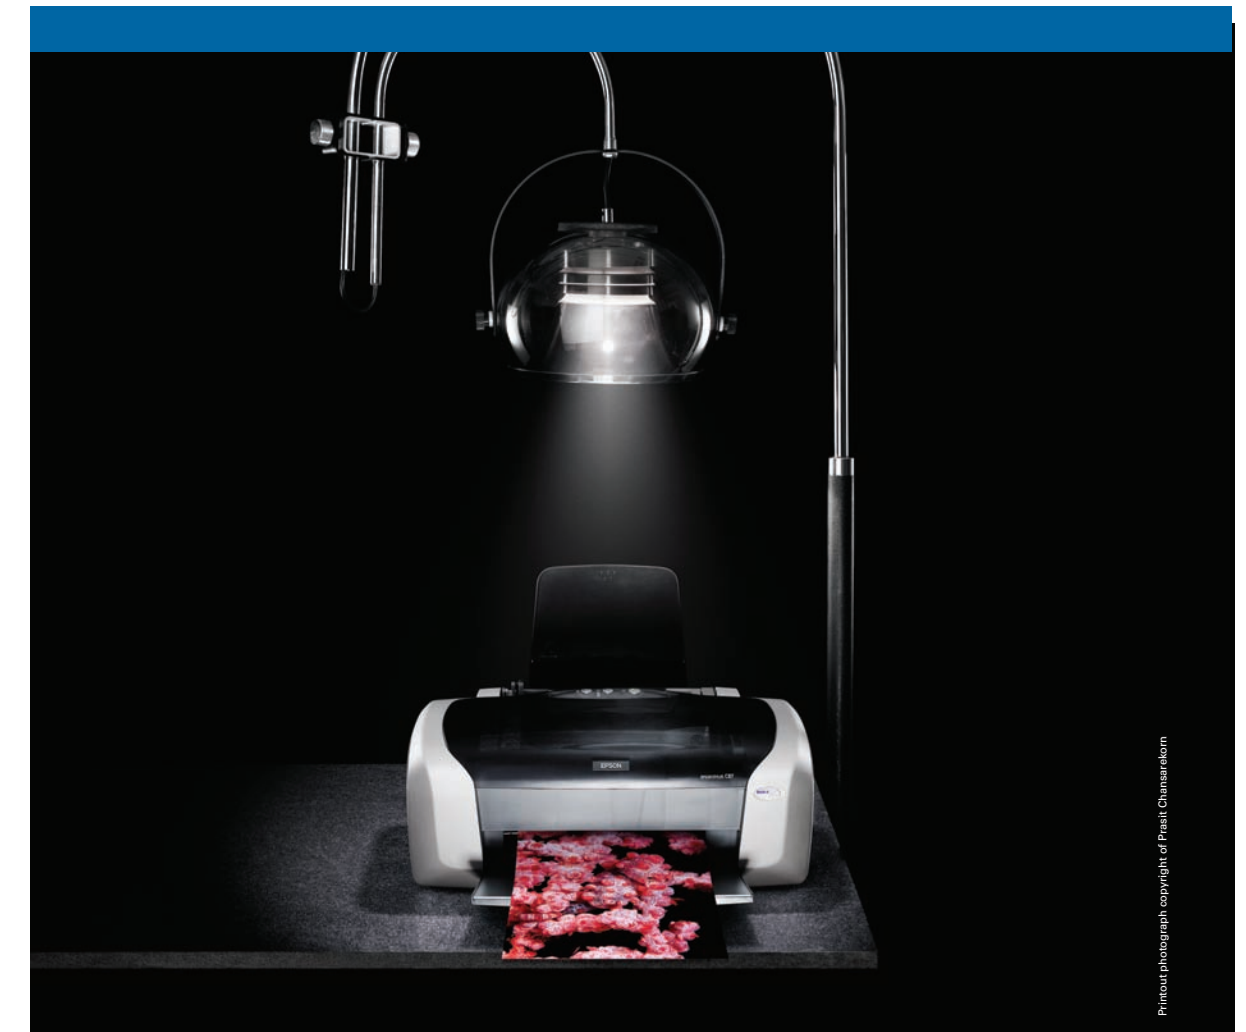

Dealer's Stamp

EPSON
EXCEED YOUR VISION

Printed in September 05

EPSON
EXCEED YOUR VISION

EPSON STYLUS™
C87

**HIGH EFFICIENCY PRINTING
FOR MODERN OFFICE**
MEETING YOUR INKINDIVIDUAL™ NEEDS