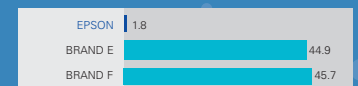

FACTS ON GENUINE INK

Superior Image Quality

For prints as vivid as your memories. Epson inks are designed to work specifically with your printer hardware, and to deliver stable, long-lasting, photographic quality – quality that cannot be matched by non-genuine inks.

Longer Print Life

For brilliant prints that last and last. Permanence, or how long a print will last before noticeable fading when it's on display and exposed to light, is where non-genuine inks really pale in comparison to Epson's inks. In a recent study, Henry Wilhelm, a leading authority on photo longevity, projected Epson inks to last for up to 92 years when used with Epson paper.

INK BRANDS	DISPLAY PERMANENCE (number of years)	EPSON STYLUS™ C82 INK TEST - PRINT LIFE
G&G	(0.5)	PC World Magazine 9/03, test conducted using EPSON Stylus™ C82 with EPSON DURABrite™ Ink on EPSON Matte Paper-Heavyweight
QA100	(0.5)	
RAINBOW L LOGO	(1)	
EPSON	(92)	

Greater Reliability

Because we value your time as much as you do. All ink jet printers provide print-head nozzle cleaning cycles to ensure reliable ink flow. Ink is used in these cleaning cycles. According to a study conducted by Torrey Pines Research, non-genuine inks require up to 25 times more user-initiated cleaning cycles than Epson ink cartridges².

EPSON STYLUS™ COLOR 777 INK TEST - NOZZLE
CLEANING CYCLES PER 1000 PAGES

Unbeatable Value

More prints per cartridge. Torrey Pines Research stated that Epson inks "consistently outperformed non-genuine ink brands" when it comes to the number of prints per cartridge. In fact, the study showed that Epson inks produce up to 114 more pages per black ink cartridge and 19 more pages per colour cartridge². Epson ink prints up to 30% more than non-genuine ink.