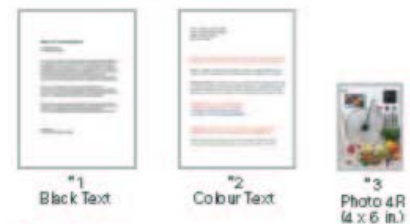

Print Speed Note:
The print times shown in this brochure are the average time for multiple prints of the same page over one time of time to print one photo. Times are measured from "Print" command to delivery of the page in the tray. The speeds were achieved using the following system: 1GHz Pentium III, 128MB RAM, Windows XP, USB 1.1 interface. Print times will vary depending on computer configuration, settings application, coverage and page complexity.

- 80 years on Epson Matte type media
- Under fluorescent (indoor display condition) with glass mount.
- For use with EPSON Matte Paper - Heavy Weight.
- The data is calculated by EPSON's accelerated test and it does not mean EPSON guaranteed periods.
- The estimated longevity does not indicate the colour changing and the durability of the paper itself.
- Lightfastness rating may vary depending on papers.
- This lightfastness test is a simulation of colour fading in an indoor presentation conditions that you display your prints. Factors, other than light, such as ozone, temperature and humidity can affect the print life.

Lightfastness Test Criteria (Indoor Display Condition)

Light source : Fluorescent light
Intensity : 70,000 lux
Temperature : 24°C
Humidity : 60%RH
Glass mount : 2 mm, soda lime
Fade criteria : Pure YMC 30% loss at OD=1
Display-life : Total illumination /500 lux x 10 hours
Calculation x 365 days=1 year

*Test developed and conducted by EPSON.

EPSON is the registered trademark of SEIKO EPSON CORPORATION.
All other product names and other company names used herein are for identification purpose only and may be trademarks or registered trademarks of their respective owners.
EPSON disclaims any and all rights in those marks.
Scan/Print samples shown here in are simulations.
Specifications are subject to change without notice.

EMPIRICAL MEDIA		
The following media is suitable for pigment based DURABrite™ ink.		
MEDIA TYPE	MEDIA SIZE	ORDER CODE
GENERAL USE		
PHOTO QUALITY INK JET PAPER	A4	C139041061
PREMIUM INK JET PLAIN PAPER	A4	C139041214
CRAFTS		
PHOTO QUALITY INK JET CARD	A6	C139041054
PHOTO QUALITY INK JET CARD	5 X 9"	C139041121
IRON-ON-COOL PEEL TRANSFER PAPER	A4	C139041154
PHOTO OUTPUT		
DURABRITE PHOTO PAPER	4 X 6 in. (4R)	C139041736
DURABRITE PHOTO PAPER	A4	C139041739
PREMIUM SEMI-GLOSS PHOTO PAPER	A4	C139041532
PHOTO PAPER	10 X 15 cm (4R)	C139041255
PHOTO PAPER	A4	C139041140
ARCHIVAL MATTE PAPER	A4	C139041342
MATTE PAPER-HIGHWEIGHT	A4	C139041259
DOUBLE-SIDED MATTE PAPER	A4	C139041569
PRESENTATION		
INK JET TRANSPARENCIES	A4	C139041063

Dealer's Stamp

Aug 04

For enquiries, contact your nearest EPSON sales representative:
INDIA - (01) 802-332-1266-70, CALCUTTA - 287 1355/56, CHENNAI - 820 3941/42, MUMBAI - 825 7286, NEW DELHI - 644 7201/2/3
INDONESIA - (62) 21-572-3161, MALAYSIA - (60) 3-662-88288, PHILIPPINES - (632) 813-6567
SINGAPORE - (65) 6337-7911, (65) 6586-3111 THAILAND / IND-CHINA - (662) 670-0680

www.epson.com.sg
www.epsonphoto.com.sg