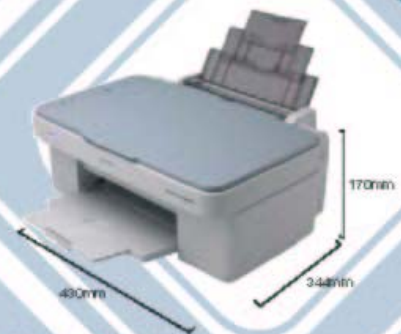

FEATURES	
PRINTER TYPE	On-demand ink jet (piezoelectric)
PRINTING METHOD	90 nozzles (Black), 90 nozzles (Cyan), 90 nozzles (Magenta), 90 nozzles (Yellow)
NOZZLE CONFIGURATION	
PRINT QUALITY	
MAXIMUM RESOLUTION	5760 X 1440 optimised dpi with Variable-Size Droplet Technology
MINIMUM INK DROPLET SIZE	3 pl
PRINTSPEED	
BLACK TEXT (MEMO) A4	Approx. 15.0ppm (Draft) *1
COLOUR TEXT (MEMO) A4	Approx. 15.0ppm (Draft) *2
PHOTO 4R (4 x 6 in.)	Approx. 107 sec per photo (Photo) *3
COPY FUNCTION	
COPY SPEED	
BLACK TEXT (MEMO) A4	Approx. 13.0ppm (Draft)
COLOUR (DTP) A4	Approx. 13.0ppm (Draft)
STANDALONE COPIER USABILITY	
NUMBER OF COPIES	1-9, 100
REDUCTION / ENLARGEMENT	Auto Fit Function
COPY MODES	Standard, Small Margin, BorderFree
SCAN FUNCTION	
SCAN TECHNOLOGY	A4, Flatbed colour image scanner
SCANNER TYPE	Colour CIS line sensor
OPTICAL SENSOR	
SCAN QUALITY	
OPTICAL RESOLUTION	600 X 1200dpi 48 bit/in
SCANNING SPEED	
MONOCHROME (B-level)	A4 300dpi 4 m/Sec/line A4 600dpi 5 m/Sec/line
COLOUR	A4 300dpi 12 m/Sec/line A4 600dpi 15 m/Sec/line
OTHER SPECIFICATIONS	
PAPER HANDLING	Friction Feed
PAPER FEED METHOD	Input capacity: 100 sheets
PAPER HOLD CAPACITY	A4, A5, A6, B5, Letter, Legal, Half Letter, Executive
PAPER SIZE	Envelopes: No.10, DL, C6, 132 X 220mm
PRINT MARGIN	Less than 0.52mm
SUPPORTED OS DRIVERS	Win 98/ME/2000/XP; Mac OS 9.1, 9.2; Mac OS 10.2 or later with USB
INTERFACE	USB 2.0 (Full Speed)*
INK CARTRIDGE	
BLACK INK CARTRIDGE (T0461)	540 pages, comparable with 3.5% ECMA (ISO10661) at 360dpi
CYAN INK CARTRIDGE (T0472)	260 pages, 5% in calculation
MAGENTA INK CARTRIDGE (T0473)	260 pages, 5% in calculation
YELLOW INK CARTRIDGE (T0474)	260 pages, 5% in calculation
GENERAL	
RATED VOLTAGE	AC 220 - 240V
NOISE LEVEL	45db(A) (ISO 7779)
INPUT BUFFER	32 KB
POWER CONSUMPTION	Approx. 11W (standalone copying, ISO10661), Approx. 2.5W (Sleep Mode)

EPSON Stylus™ CX3500
Weight=Approx. 6.9kg

*To use the USB port, your PC must conform to PC98 specifications, and have Windows® pre-installed. Consult the documentation provided with your PC for further information about USB connectivity. Note also that printing errors may occur if non-standard cables or more than two hub connections are used.

Print Speed Data Print-out Patterns

The thumbnail images below show the print-out patterns used to determine print speed specifications.