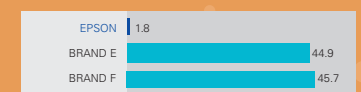

FACTS ON GENUINE INK

Superior Image Quality

For prints as vivid as your memories. Epson inks are designed to work specifically with your printer hardware, and to deliver stable, long-lasting, photographic quality – quality that cannot be matched by non-genuine inks.

Longer Print Life

For brilliant prints that last and last. Permanence, or how long a print will last before noticeable fading when it's on display and exposed to light, is where non-genuine inks really pale in comparison to Epson's inks. In a recent study, Henry Wilhelm, a leading authority on photo longevity, projected Epson inks to last for up to 92 years when used with Epson paper.

INK BRANDS	DISPLAY PERMANENCE (number of years)	EPSON STYLUS™ C82 INK TEST - PRINT LIFE
G&G	0.5	PCWorld Magazine 9/03, test conducted using EPSON Stylus™ C82 with EPSON DURABrite™ Ink on EPSON Matte Paper-Heavyweight
0A100	0.5	
RAINBOW LOGO	1	
EPSON	92	

Greater Reliability

Because we value your time as much as you do. All ink jet printers provide print-head nozzle cleaning cycles to ensure reliable ink flow. Ink is used in these cleaning cycles. According to a study conducted by Torrey Pines Research, non-genuine inks require up to 25 times more user-initiated cleaning cycles than Epson ink cartridges².

EPSON STYLUS™ COLOR 777 INK TEST - NOZZLE
CLEANING CYCLES PER 1000 PAGES