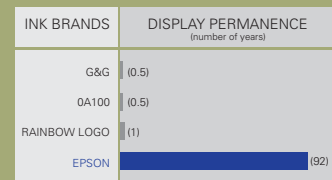

Facts on Genuine Inks

Superior Image Quality

For prints as vivid as your memories. Epson inks are designed to work specifically with your printer hardware, and to deliver stable, long-lasting, photographic quality – quality that cannot be matched by non-genuine inks.

Longer Print Life

For brilliant prints that last and last. Permanence, or how long a print will last before noticeable fading when it's on display and exposed to light, is where non-genuine inks really pale in comparison to Epson's inks. In a recent study, Henry Wilhelm, a leading authority on photo longevity, projected Epson inks to last up to 92 years¹ when used with Epson paper.

EPSON STYLUS™ C82 INK TEST - PRINT LIFE

Greater Reliability

Because we value your time as much as you do. All ink jet printers provide print-head nozzle cleaning cycles to ensure reliable ink flow. Ink is used in these cleaning cycles. According to a study conducted by Torrey Pines Research, non-genuine inks require up to 25 times more user-initiated cleaning cycles than Epson ink cartridges².

EPSON STYLUS™ COLOR 777 INK TEST - NOZZLE CLEANING CYCLES PER 1000 PAGES