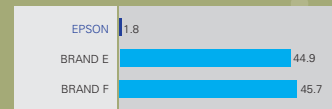

Unbeatable Value

More prints per cartridge. Torrey Pines Research stated that Epson inks “consistently outperformed non-genuine ink brands” when it comes to the number of prints per cartridge. In fact, the study showed that Epson inks produces up to 1.14 more pages per black ink cartridge and 19 more pages per colour cartridge³. Epson ink prints up to 30% more than non-genuine ink.

EPSON STYLUS™ C62 INK TEST - PAGE YIELD PER CARTRIDGE