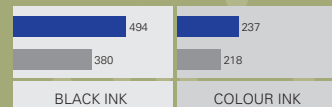

The Final Facts

The research proves not only that: “you get what you pay for”, but with genuine Epson inks, you get substantially more. For more on the advantages of using genuine Epson inks versus non-genuine inks, go to www.epson.com/genuineink.