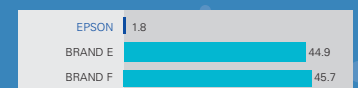

FACTS ON GENUINE INK

Superior Image Quality

For prints as vivid as your memories. Epson inks are designed to work specifically with your printer hardware, and to deliver stable, long-lasting, photographic quality – quality that cannot be matched by non-genuine inks.

Longer Print Life

For brilliant prints that last and last. Permanence, or how long a print will last before noticeable fading when it's on display and exposed to light, is where non-genuine inks really pale in comparison to Epson's inks. In a recent study, Henry Wilhelm, a leading authority on photo longevity, projected Epson inks to last for up to 92 years when used with Epson paper.

INK BRANDS	DISPLAY PERMANENCE (number of years)	EPSON STYLUS™ C82 INK TEST - PRINT LIFE
G&G	(0.5)	PC World Magazine 9/03, test conducted using EPSON Stylus™ C82 with EPSON DURABrite™ Ink on EPSON Matte Paper-Heavyweight
0A100	(0.5)	
RAINBOW LOGO	(1)	
EPSON	(92)	

Greater Reliability

Because we value your time as much as you do. All ink jet printers provide print-head nozzle cleaning cycles to ensure reliable ink flow. Ink is used in these cleaning cycles. According to a study conducted by Torrey Pines Research, non-genuine inks require up to 25 times more user-initiated cleaning cycles than Epson ink cartridges².

EPSON STYLUS™ COLOR 777 INK TEST - NOZZLE CLEANING CYCLES PER 1000 PAGES