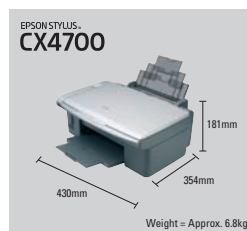

Note: Page Yield was measured by Epson original pattern.

www.epson.com.sg
www.epsonphoto.com.sg

Specifications