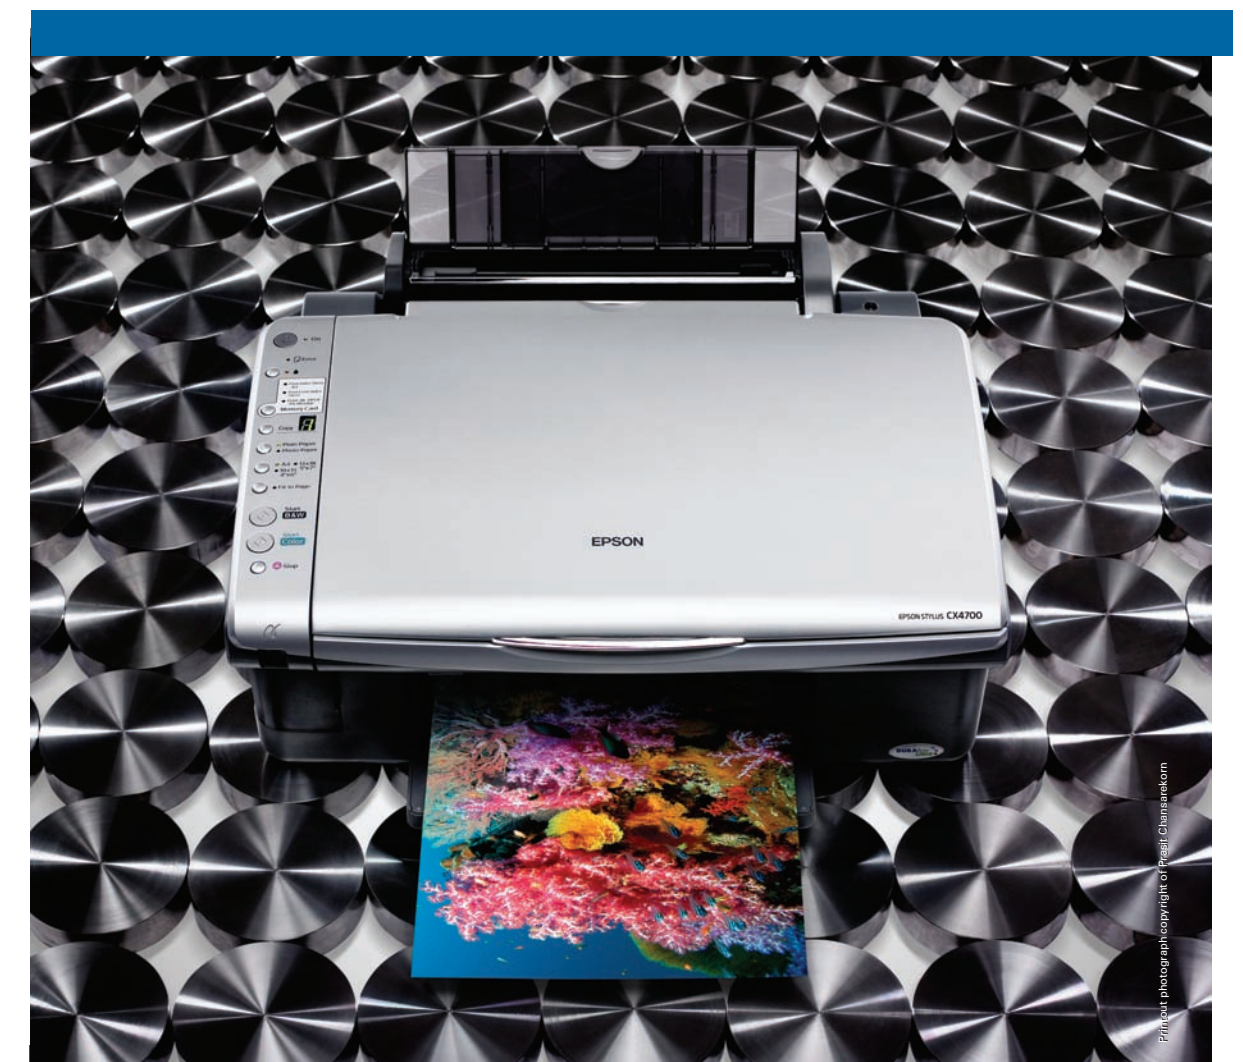

Dealer's Stamp

EPSON
EXCEED YOUR VISION

Printed in September 05

EPSON
EXCEED YOUR VISION

EPSON STYLUS™
CX4700

**PHOTO DIRECT WITH
ECONOMICAL PRINTING**
INKDIVIDUAL™ AiO WITH PICTBRIDGE