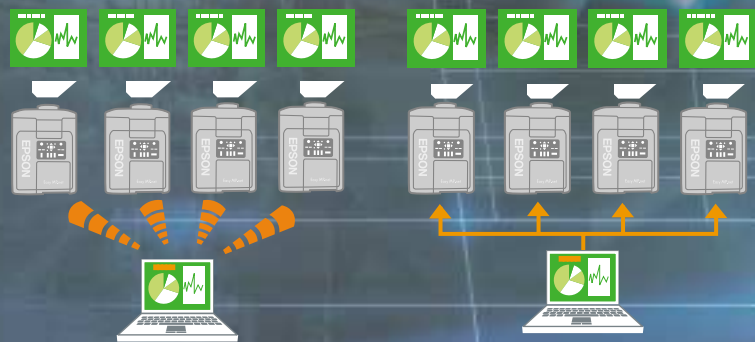

Control from the Computer

Easy Web

Use your computer's Web browser to fully control multiple EMP-8300 projectors connected to the network. Make settings for various functions, and access the projector's menu items and functions found on the remote control.

Network Screen

Project your computer screen from the EasyMP.net through a LAN connection. You can project up to four computers at once for a great multi-screen effect in large auditoriums.

E-mail Alert

Automatic mail alerts for low lamp life, fan adjustments, temperature increases, etc.

Control from the Projector

Easy Player

Enjoy a variety of media including MPEG-1, 2 and 4, WMV, RealVideo and image files, not to mention streaming broadcasts via the network.

Intelligent Timer

Offers comprehensive automatic control. For example, at a specified time have the projector turn on, project the screen of a connected source running a predetermined program, and then turn off – without you ever being there.

Easy Board / Easy Marker

Turn the screen into a white board that you can write on at will. And mark up the screens of your presentation or other images as you see fit. You can also take a snapshot of any screen, automatically convert it to a data file and save it to a folder of your choice.