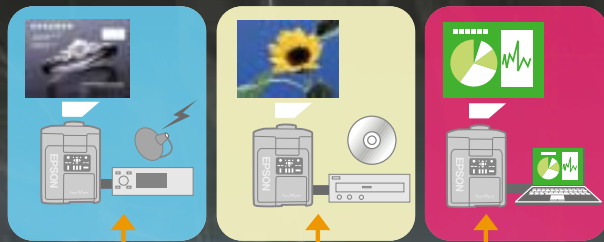

Control from the Computer

Easy Web

Use your computer's Web browser to fully control multiple EMP-8300 projectors connected to the network. Make settings for various functions, and access the projector's menu items and functions found on the remote control.

Network Screen

Project your computer screen from the EasyMP.net through a LAN connection. You can project up to four computers at once for a great multi-screen effect in large auditoriums.

E-mail Alert

Automatic mail alerts for low lamp life, fan adjustments, temperature increases, etc.

Control from the Projector

Easy Player

Enjoy a variety of media including MPEG-1, 2 and 4, WMV, RealVideo and image files, not to mention streaming broadcasts via the network.

Intelligent Timer

Offers comprehensive automatic control. For example, at a specified time have the projector turn on, project the screen of a connected source running a predetermined program, and then turn off – without you ever being there.

Easy Board / Easy Marker

Turn the screen into a white board that you can write on at will. And mark up the screens of your presentation or other images as you see fit. You can also take a snapshot of any screen, automatically convert it to a data file and save it to a folder of your choice.