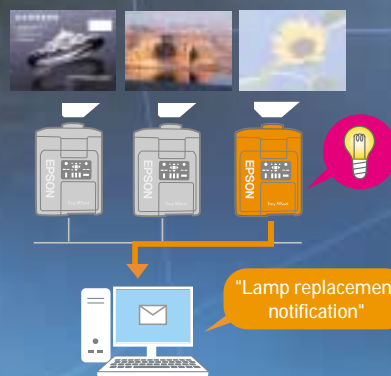

Control from the Computer

Easy Web

Use your computer's Web browser to fully control multiple EMP-8300 projectors connected to the network. Make settings for various functions, and access the projector's menu items and functions found on the remote control.

Network Screen

Project your computer screen from the EasyMP.net through a LAN connection. You can project up to four computers at once for a great multi-screen effect in large auditoriums.

E-mail Alert

Automatic mail alerts for low lamp life, fan adjustments, temperature increases, etc.

"Lamp replacement notification"

EMP Monitor

Use your computer to manage and control projectors through the network. Once you install the necessary application included with your projector, you can use your computer to turn the projector on and off, and to select or change the projector's input source.

Control from the Projector

Easy Player

Enjoy a variety of media including MPEG-1, 2 and 4, WMV, RealVideo and image files, not to mention streaming broadcasts via the network.

Intelligent Timer

Offers comprehensive automatic control. For example, at a specified time have the projector turn on, project the screen of a connected source running a predetermined program, and then turn off – without you ever being there.