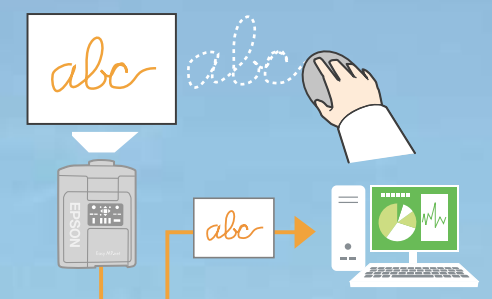

Easy Board / Easy Marker

Turn the screen into a white board that you can write on at will. And mark up the screens of your presentation or other images as you see fit. You can also take a snapshot of any screen, automatically convert it to a data file and save it to a folder of your choice.