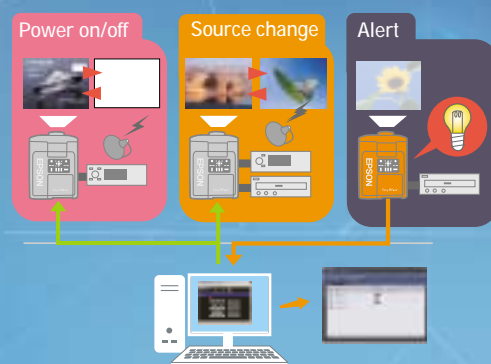

Network Screen

Project your computer screen from the EasyMP.net through a LAN connection. You can project up to four computers at once for a great multi-screen effect in large auditoriums.

E-mail Alert

Automatic mail alerts for low lamp life, fan adjustments, temperature increases, etc.

"Lamp replacement notification"

EMP Monitor

Use your computer to manage and control projectors through the network. Once you install the necessary application included with your projector, you can use your computer to turn the projector on and off, and to select or change the projector's input source.

Control from the Projector

Easy Player

Enjoy a variety of media including MPEG-1, 2 and 4, WMV, RealVideo and image files, not to mention streaming broadcasts via the network.

Intelligent Timer

Offers comprehensive automatic control. For example, at a specified time have the projector turn on, project the screen of a connected source running a predetermined program, and then turn off – without you ever being there.

Easy Board / Easy Marker

Turn the screen into a white board that you can write on at will. And mark up the screens of your presentation or other images as you see fit. You can also take a snapshot of any screen, automatically convert it to a data file and save it to a folder of your choice.