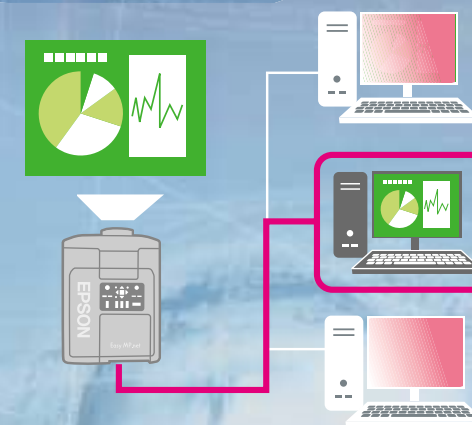

Control from the Projector

Easy Player

Enjoy a variety of media including MPEG-1, 2 and 4, WMV, RealVideo and image files, not to mention streaming broadcasts via the network.

Intelligent Timer

Offers comprehensive automatic control. For example, at a specified time have the projector turn on, project the screen of a connected source running a predetermined program, and then turn off – without you ever being there.

Easy File

Send data files to and from your computer through the network. Send your presentation data ahead of time and go to the meeting or class room with your hands free.

Easy Browser

Surf the Internet with just the EasyMP.net using Epson's own built-in Web browser. Packed with unique, convenient and easy-to-use functionality.

Remote Desktop

Remotely control your computer through the EasyMP.net via a LAN connection. Of course, you'll be enjoying it all on the big screen. The projector acts like a magic box that turns the big screen into a workspace for your remote computer.