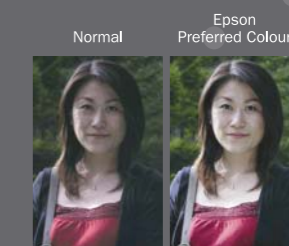

## Professional Photo Results

By combining Epson Photo Inks & Premium Glossy Photo Paper, photo prints from EPSON Stylus Photo Inkjets & Photo AIOs are able to resist environmental threats such as water, light & ozone gas; producing prints that are virtually grain free and as good as that of traditionally processed photos.

## Attractive Colour

The preferred colour setting ("Vivid" in driver) renders vivid skies and seas, and natural skin tones.

Alternatively users may opt for natural colour reproduction with "Standard" setting in the driver.