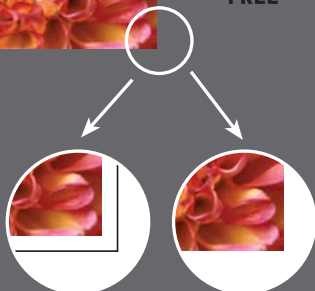

Superb BorderFree™ Prints A4 and 4R (4"x6")

Print with margin

No margin BorderFree™ Photo

Economical INKdividual™ Cartridges

Operating costs can be kept to a minimum, as replacement is required only for the ink that runs out.