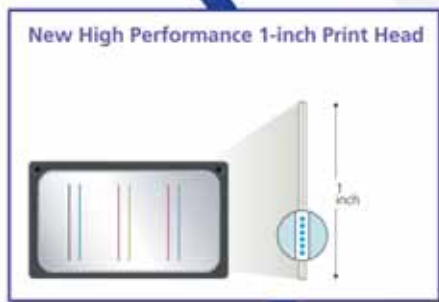

# Stay ahead of the rest

Printing speed is now dramatically increased with a high performance one-inch print head (540 nozzles) that covers and prints a larger area in a single pass. **Together with the minute 3 pico-litre Variable Sized Droplet Technology**, the printer promises higher quality, speed and sharper image clarity. **Printouts are produced at as fast as 15.6 ppm for black text, 15.1 ppm for colours and 39 seconds for 4R (10x15cm) photos.**