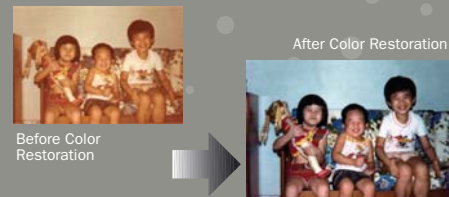

EPSON Easy Photo Fix™

Revitalise old film or photos that have deteriorated with time. EPSON Easy Photo Fix™ comes with Color Restoration function to restore faded films or photos and Dust Removal to remove 'white spots' from dust particles on aged film negatives.

Digital ICE™ Perfection

Inherent in some Epson scanners is Digital ICE™ technology, which combines hardware detection and software processing to easily eliminate stubborn dust or scratch images on your images.