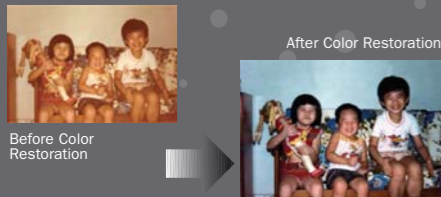

EPSON Easy Photo Fix™

Revitalise old film or photos that have deteriorated with time. EPSON Easy Photo Fix™ comes with Color Restoration function to restore faded films or photos and Dust Removal to remove 'white spots' from dust particles on aged film negatives.

Digital ICE™ Perfection

Inherent in some Epson scanners is Digital ICE™ technology, which combines hardware detection and software processing to easily eliminate stubborn dust or scratch images on your images.