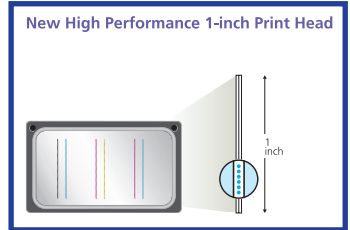

Copying is made even easier. An innovative **Direct Function Assign (DFA)** control panel lets you change the settings directly without going through complicated menus and key strokes.

4R **»»** A4

EPSON Stylus™ Photo RX510 makes beautiful BorderFree™ Photo enlargement

Film Scanning with 2400dpi MatrixCCD

Need to digitise your negative or positive film for archival purposes? EPSON Stylus™ Photo RX510 with its **built-in transparency unit (TPU)** offers analogue camera users an industry-first with standard positive and negative film scanning capabilities (6 x 35mm negative, 4 x mounted frame). Another industry-first is the highest optical scanning resolution of **2400 x 4800dpi** with **matrixCCD** technology for perfect scans every time! Scan photos directly into memory cards for hassle-free storage, retrieval and printing. With EPSON Scan options of **Colour Restoration** and **Dust Removal**, restore faded photographs and correct old negative film automatically.

Colour Restoration
(Reflective & Film)

Dust Removal
(Film)

Professional Photo Prints

Pictures of supreme clarity and vibrant colours, together with ultra-sharp black text are produced with **6-colour** printing at resolution of **5760 x 1440 optimised dpi** and **3 pico-litre Variable Sized Droplet Technology**. Complemented by EPSON's new Preferred Colour Technology, enjoy photos with natural skin tones and vivid colours. Speed printing from the high performance printer engine is at **17.0ppm** for black text, **16.0ppm** for colour and as fast as **31 secs** for 4R (10 x 15cm) photos.