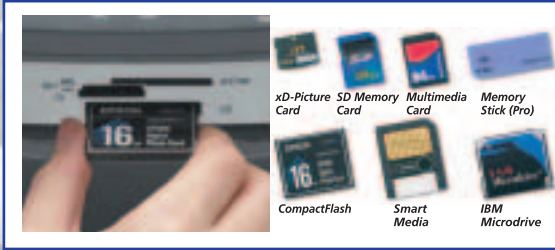

SCANNER PRINTER COPIER

EPSON

EPSON STYLUS™ PHOTO RX510

Empower
INKdividual™
Photo Needs!

•Film Scan •Print •Copy •Photo Direct

SCANNER PRINTER COPIER
EPSON STYLUS™ PHOTO RX510

Empower INKdividual™ Photo Needs

Film Scan. Print. Copy. Photo Direct

Tired of running to the neighbourhood photo centre each time you take pictures on your digital camera or realising there is a need to digitise your existing negatives? The multi-functional EPSON Stylus™ Photo RX510 is your very own premium photo centre. premium 6-colour all-purpose photo solution provides unparalleled print, scan, copy, and card slot connectivity to meet the demanding requirements of both the digital and analogue photo enthusiast.

Direct print from card slot

EPSON Print, Shade and Scan Index Form

- ① Choose Photo
- ② Choose Paper Type
- ③ Scan and Print

Multi-talented PC-less "Photo" Copying

Make copies of your treasured photos from EPSON Stylus™ Photo RX510 without a PC. With MatrixCCD copying, you can even enlarge your photo in all its glorious details and colours. Copies of photographs can be made in varied copy modes including BorderFree Copy and Poster Copy where enlarged parts of an original are copied into multiple sheets to create a poster. A new automatic repeat copy mode allows user to copy a single originals into multiple images on a single sheet-perfect for the quick name card copying. Save paper by printing multiple originals into a single sheet using 2-up and 4-up copy modes. Using the Mirror copy mode, have fun creating iron on transfer. An Auto Document Enhancement feature helps to prevent the reverse side of a double sided original from showing in the copy output. Speed it up - this all in one produces copies at 10.0cpm.