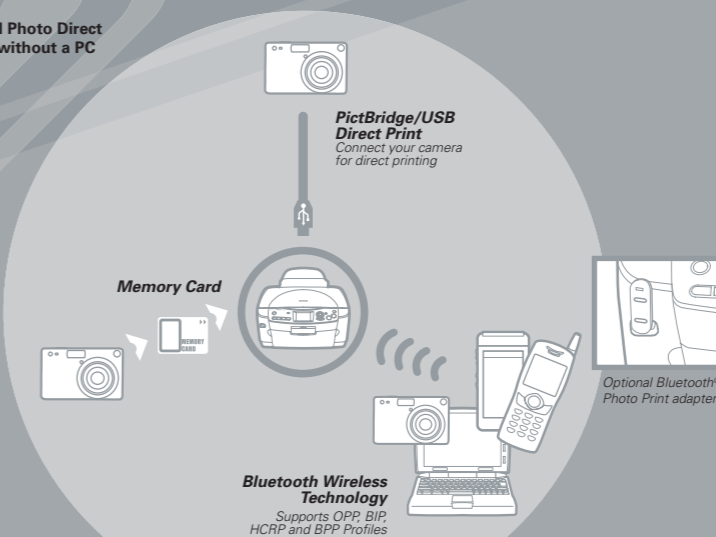

USB Direct Back-up

Back up your precious moments. EPSON Stylus™ Photo RX630 stays connected to your external devices through an USB host port for direct PC-less storage or backup of memory card to external CD-R/MO/Zip/USB flash drive. This two-way connection will also enable you to print directly from the external drives!