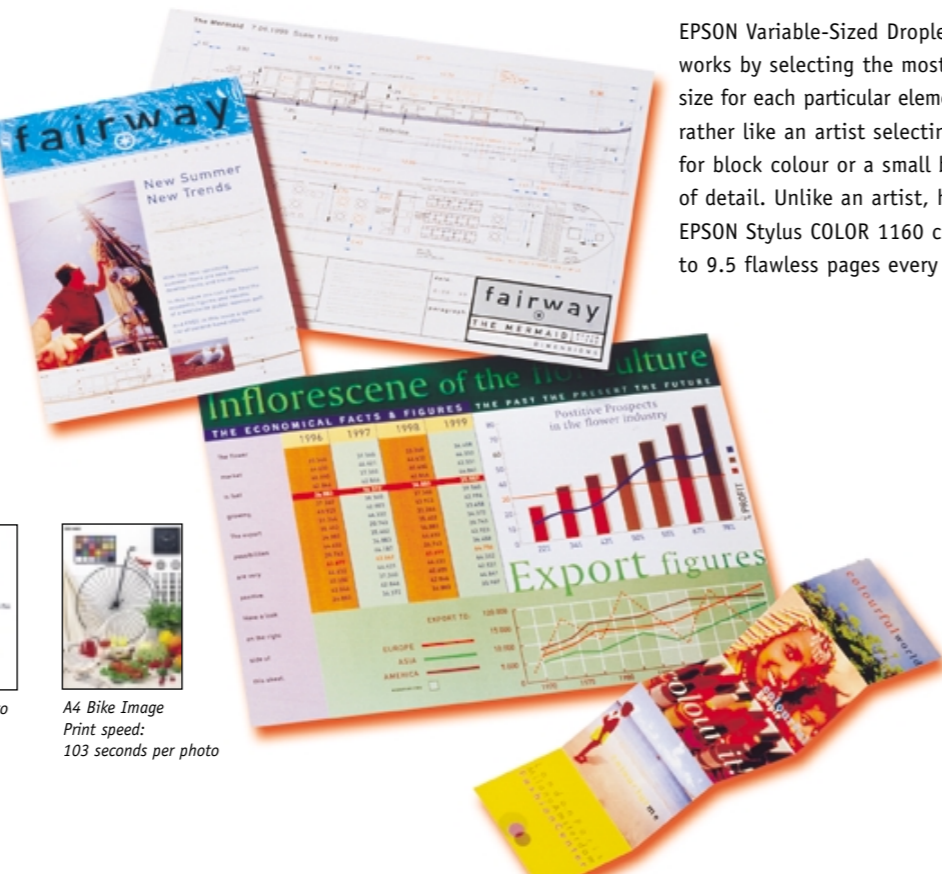

\*Parallel cable not included

A4 Black Text Memo  
Print speed:  
9.5 pages per minute

A4 Colour Text Memo  
Print speed:  
9.2 pages per minute

A4 text & Photo  
Print speed:  
4.2 seconds

A4 Bike Image  
Print speed:  
103 seconds per photo

## Outstanding PhotoReal<sup>®</sup> quality, high speed, A3+ business printing solution

Printer Driver Interface

Printer Preview

Layout Settings Interface

### EPSON Variable-Sized Droplet Technology with EPSON Ultra Micro Dot<sup>™</sup>

Smooth, vivid colour and high-class 1440dpi resolution are standard features of the EPSON Stylus COLOR 1160. The advanced Micro Piezo<sup>™</sup> printhead has such control of ink delivery and placement that eight different sized ink droplets can be used on each line, including the virtually invisible 4 picolitre EPSON Ultra Micro Dot<sup>™</sup>.

EPSON Variable-Sized Droplet Technology

EPSON Variable-Sized Droplet Technology works by selecting the most effective dot size for each particular element of an image, rather like an artist selecting a broad brush for block colour or a small brush for areas of detail. Unlike an artist, however, the EPSON Stylus COLOR 1160 can produce up to 9.5 flawless pages every minute.