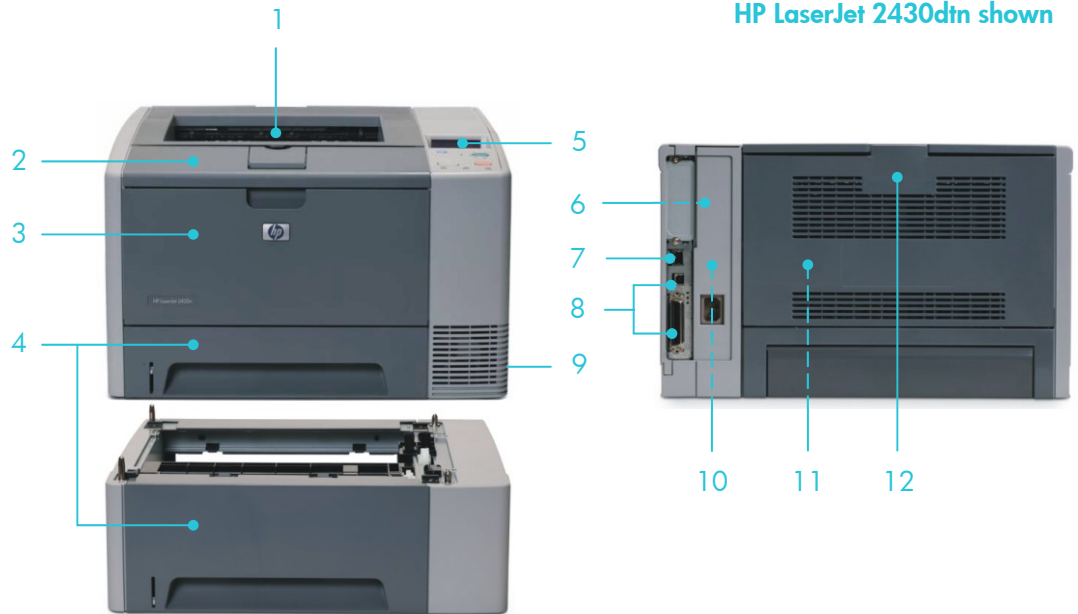

- **Experience effortless performance.** The fast 400 MHz processor lets you quickly print even the most complex documents. And the printer can grow with your business: the models come with a base of 32-64 MB Dual Data Rate (DDR) memory, expandable to 288-320 MB. The industry-standard in memory technology, DDR memory provides better performance while reducing power consumption.

<sup>4</sup> The 500-sheet feeder tray is an optional accessory on HP LaserJet 2420, 2420d, 2420n, and 2420dn models; it is included on all 2430 models.

<sup>5</sup> The automatic two-sided printing unit is standard on HP LaserJet 2420d, 2420dn, and 2430dtn models only; it is not an optional accessory for the other models.

# HP LaserJet 2400 series printer

- 1 250-sheet top output bin with long paper extension
- 2 One-door access to the easy-to-install print cartridge
- 3 100-sheet multipurpose tray enables automatic and manual feeding of special papers
- 4 250-sheet input tray and 500-sheet input tray for an 850-sheet total input capacity
- 5 Intuitive, two-line control panel with a built-in help function
- 6 Two Compact Flash slots provide optional access to additional fonts and enable third-party solutions
- 7 HP Jetdirect Fast Ethernet embedded print server for easy network sharing
- 8 Hi-Speed USB 2.0 and parallel ports provide simple direct connections
- 9 On/off switch
- 10 64 MB DDR memory expandable to 320 MB, and a powerful 400 MHz processor
- 11 Automatic two-sided printing
- 12 100-sheet rear output bin provides a straight-through paper path for special papers