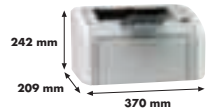

Ultra-compact design—fits any workspace