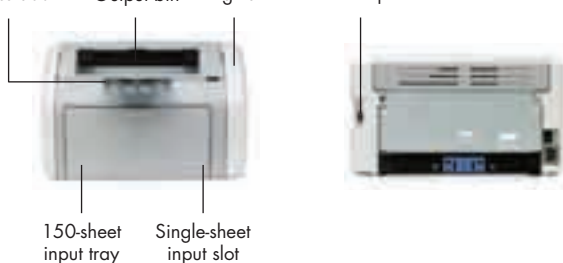

¹ Exact speed depends on system configuration, software programs and document complexity.

² 600 x 600 dpi with HP RET and FastRes 1200 technology.

³ Power requirements are based on the country/region where the printer is sold. Do not convert operating voltages. This will damage the printer and void the product warranty.

Print cartridge access door   Output bin   LED status lights   Hi-Speed USB 2.0 port

For more information, call your local HP resellers worldwide.

Australia 13 23 47; China 800 820 2255; Hong Kong 800 938 833; India 1600 444 999; Indonesia 0800 1111 222; Korea 080 703 0700; Malaysia 1800 88 4848; New Zealand 0800 733 547; Philippines 1800 1441 6688; Singapore 1800 278 8100; Taiwan 0800 236 686; Thailand +662 353 9000; Vietnam +848 823 6215

For the following countries, please fax your queries to: +65 6275 6707

• Bangladesh • Bhutan • Brunei • Cambodia • Maldives • Nepal • Pakistan • Sri Lanka

Ordering information

Number	Description
Q5911A	HP LaserJet 1020 Printer
Print cartridge	
Q2612A	HP LaserJet print cartridge. Average cartridge yield 2,000 standard pages.⁴
Cables	
C6518A	USB, 2-meter A to B cable
8121-0549	USB, 2-foot A to B cable
Connectivity	
J7942A	HP Jetdirect en3700 Fast Ethernet external print server (USB 2.0)
J6035C	HP Jetdirect 175x Fast Ethernet external print server (USB)
Media	
92296U	HP LaserJet Transparency Film, A4
Q1298B	HP LaserJet Tough Paper - Box, A4
Q6542A	HP Laser Paper, Soft Gloss, A4
Q6544A	HP Laser Paper, Matte, A4
Q6547A	HP Laser Photo Paper, Glossy, A4
Q6548A	HP Laser Photo Paper, Glossy, A3
Q6550A	HP Laser Photo Paper, Matte, A4
Q2400A	HP Everyday Paper, A3⁵
Q2398A	HP Everyday Paper, Letter⁵
Q2399A	HP Everyday Paper, A4⁵
Q2397A	HP Premium Choice LaserJet Paper, A4⁵
Q2396A	HP Premium Choice LaserJet Paper, A3⁵

Licensed by HP to be sold by International Paper Company.

For more information on

<http://www.hp.com/go/hpparts>

For specific warranty details, please check with your local country resellers.

invent