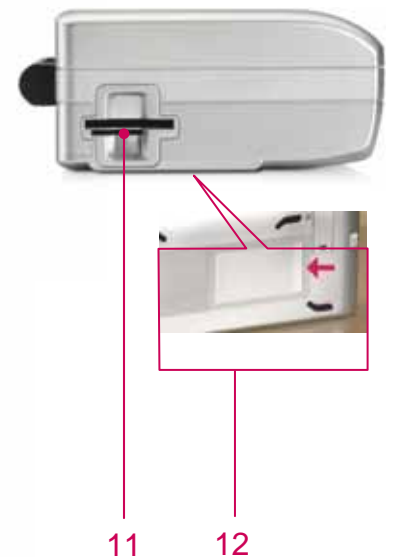

Series at a glance

	HP Deskjet 460c	HP Deskjet 460cb	HP Deskjet 460wf	HP Deskjet 460wbt
	• Compact size at 13.4 by 6.45 by 3.17 in (340.2 by 163.8 by 80.5 mm) • Light weight at 4.49 lb (2.04 kg)	• Compact size at 13.4 by 7.27 by 3.17 in (340.2 by 184.8 by 80.5 mm) • Light weight, including battery, at 4.88 lb (2.22 kg) • Long-lasting lithium-ion battery	• Compact size at 13.4 by 7.27 by 3.17 in (340.2 by 184.8 by 80.5 mm) • Light weight, including battery, at 4.88 lb (2.22 kg) • Long-lasting lithium-ion battery • HP 802.11b printer card	• Compact size at 13.4 by 7.27 by 3.17 in (340.2 by 184.8 by 80.5 mm) • Light weight, including battery, at 4.88 lb (2.22 kg) • Long-lasting lithium-ion battery • HP Bluetooth printer card

Experience true mobile freedom