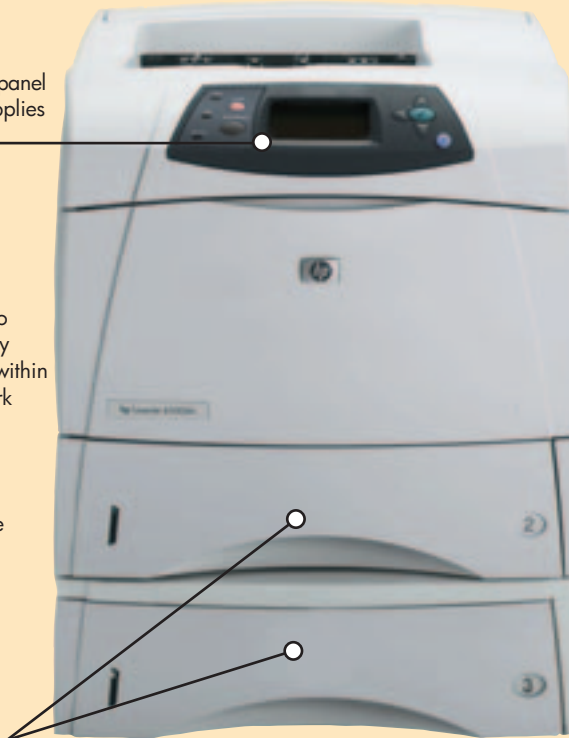

hp LaserJet 4300 printer series

hp LaserJet 4300dtn shown

graphical control panel for ease-of-use, supplies maintenance, and convenience

two flexible EIO interfaces can also be used with many partner solutions within virtually all network environments

share fast, reliable printing with the available hp jetdirect 615n EIO print server (optional on 4300 model)

easy-to-load trays make media changing effortless

18,000-page print cartridge for lower user intervention

optional 1,500-sheet input tray for a maximum input capacity of 2,600 sheets

supports international media sizes including letter, legal, A4, A5, B5 as well as custom sizes

two-sided printing with automatic duplexer unit (standard on 4300dtn/dtns¹/dtnsl¹)

series highlights

- ultra-fast black-and-white printing—45 ppm for letter-size documents and 43 ppm for A4-size documents
- immediate, high-quality printing—first page out in under 8.5 seconds with up to 1200 dpi resolution
- robust processing handles the most complex documents—all printers come with a 350 MHz processor and 64 MB RAM (80 MB RAM in bundles)
- increases workgroup productivity—share fast, reliable networking via hp jetdirect 615n Fast Ethernet internal EIO print server (optional on 4300 model)
- easy media handling—with paper-size sensors and easy-to-load trays
- customizable options—add additional media trays and networking features, or for additional flexibility consider a 500-sheet stacker or a 500-sheet stapler/stacker

hp LaserJet 4300 series at a glance

hp LaserJet 4300 printer

- 64 MB RAM
- 350 MHz processor
- two optional EIO interface slots
- 100-sheet multipurpose input tray
- 500-sheet input tray (media capacity 600 sheets)
- 50-sheet face up output tray
- 250-sheet face down output tray

optional accessories

- 500-sheet input paper tray
- 1,500-sheet input paper tray
- auto-duplex unit
- hp jetdirect 615n Fast Ethernet internal EIO print server
- additional RAM—up to 416 MB total
- 75-sheet envelope feeder
- 500-sheet stacker
- 500-sheet stapler/stacker
- printer stand and cabinet

hp LaserJet 4300n printer

1. all of the features of the 4300 model plus
2. 16 MB additional RAM (80 MB total)
   - hp jetdirect 615n internal EIO print server
   - embedded Web server

hp LaserJet 4300tn printer

1. all of the features of the 4300n model plus
2. additional 500-sheet input paper tray

hp LaserJet 4300dtn printer

1. all of the features of the 4300tn model plus
2. auto-duplex unit

hp LaserJet 4300dtns printer¹

1. all of the features of the 4300dtn model plus
- 500-sheet stacker

hp LaserJet 4300dtnsl printer¹

1. all of the features of the 4300dtn model plus
- 500-sheet stapler/stacker

¹ model not available in Asia Pacific regions