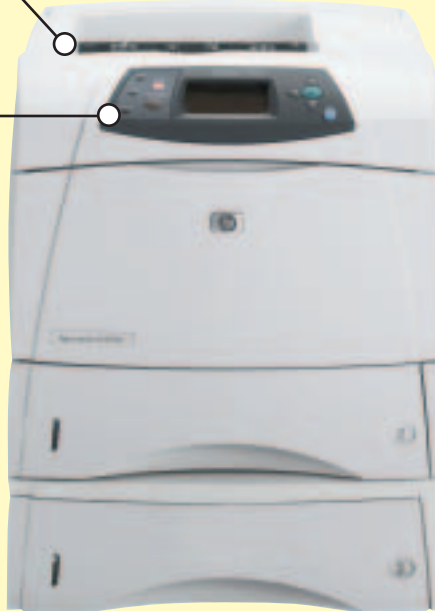

hp LaserJet 4200 printer series

hp 4200dtn shown

300-sheet output capacity
(250-sheet face down, 50-sheet face up)

optional 1,500-sheet input tray for a maximum input capacity of 2,600 sheets

supports international media sizes including letter, legal, A4, A5, B5 as well as custom sizes

graphical control panel for ease-of-use, supplies maintenance, and convenience

share fast, reliable printing with the available hp jetdirect 615n EIO print server (optional on 4200 model)

two flexible EIO interfaces can also be used with many partner solutions within virtually all network environments

12,000-page print cartridge for lower user intervention

two-sided printing with automatic duplexer unit (standard on 4200dtn, dtns¹, and dtns¹)

series highlights

- fast black-and-white printing—35 ppm for letter-size documents and 33 ppm for A4-size documents
- immediate, high-quality printing—first page out in under 8.5 seconds with up to 1200 dpi resolution
- robust processing handles the most complex documents—all printers come with a 300 MHz processor and 48 MB RAM (64 MB RAM in bundles)
- increases workgroup productivity—share fast, reliable networking via hp jetdirect 615n Fast Ethernet internal EIO print server (optional on 4200 model)
- easy media handling—with paper-size sensors and easy-to-load trays
- customizable options—add additional media trays and networking features, or for additional flexibility consider a 500-sheet stacker or a 500-sheet stapler/stacker

hp LaserJet 4200 series at a glance

hp LaserJet 4200

- 48 MB RAM
- 300 MHz processor
- two flexible EIO interface slots
- 100-sheet multipurpose input tray
- 500-sheet input tray (media capacity 600 sheets)
- 50-sheet face up output tray
- 250-sheet face down output tray

optional accessories

- 500-sheet input paper tray
- 1,500-sheet input paper tray
- auto-duplex unit
- hp jetdirect 615n Fast Ethernet internal EIO print server
- additional RAM (up to 416 MB)
- 75-sheet envelope feeder
- 500-sheet stacker
- 500-sheet stapler/stacker
- printer stand with storage cabinet

hp LaserJet 4200n

all of the features of the 4200 model plus:

- 16 MB additional RAM (64 MB total)
- hp jetdirect 615n internal EIO print server
- embedded Web server

hp LaserJet 4200tn

all of the features of the 4200n model plus:

- additional 500-sheet input paper tray

hp LaserJet 4200dtn

all of the features of the 4200tn model plus:

- auto-duplex unit

hp LaserJet 4200dtns¹

all of the features of the 4200dtn model plus:

- 500-sheet stacker

hp LaserJet 4200dtns¹

all of the features of the 4200dtn model plus:

- 500-sheet stapler/stacker

¹ model not available in Asia Pacific regions