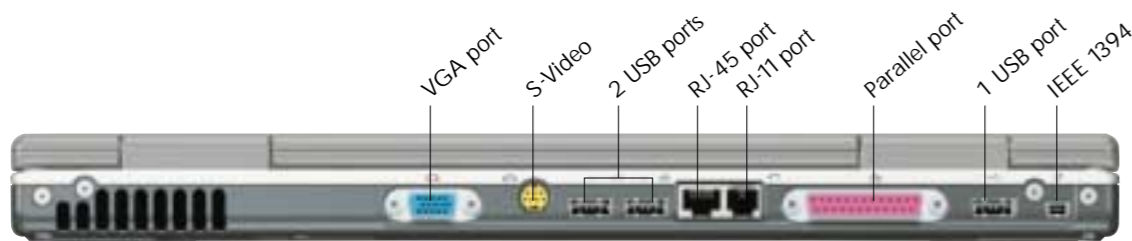

Feature placement

- VGA port
- S-Video
- 2 USB ports
- RJ-45 port
- RJ-11 port
- Parallel port
- 1 USB port
- IEEE 1394

Intel Inside®
Confidence Outside.

*when available