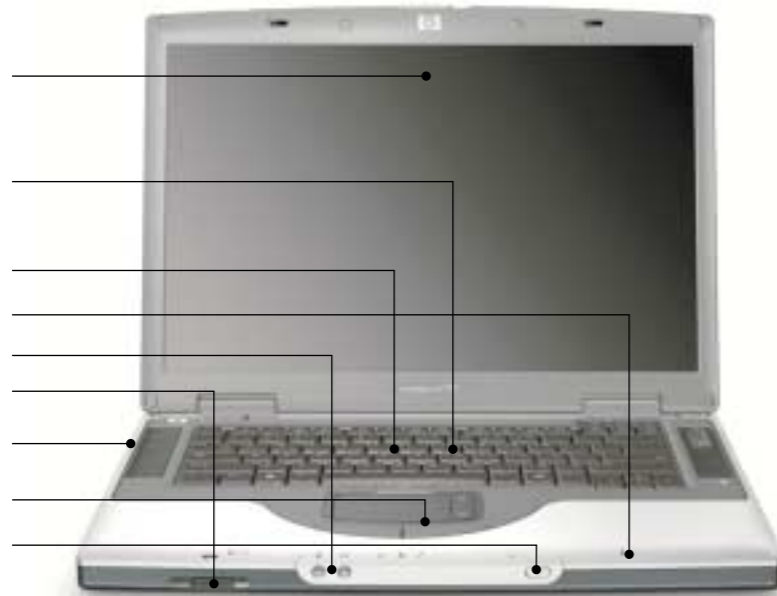

Key features

- 15.4-inch WXGA, WSXGA, WUXGA display with wide-viewing angle
- Intel® Centrino™ Mobile Technology comprises Intel® Pentium® M processor, Intel® PRO Wireless 2100 and Intel® 855PM Chipset
- Integrated 10/100 NIC 56K V92 modem
- Internal 8-cell Lithium-Ion batteries
- Headphone/Microphone
- SD-Slot
- Choice of DVD+RW*/R, DVD/CD-RW, DVD or CD
- Touchpad and scroll bar
- Infrared

Top-of-the-line performance

The HP Compaq nx7000 is designed as a state-of-the-art business solution with enhanced system performance.

- ATI® Mobility™ Radeon™ 7500 (32MB) or 9200 Graphics with 64MB of DDR-SDRAM provide impressive graphics performance.
- Large hard drives of up to 80GB at 4200 rpm and 60GB at 5400 rpm provide quick access to data.
- Choice of optical drives allows for easy CD or DVD recording and play back.
- JBL Pro speakers provide crystal clear and dynamic audio for superior performance in multimedia applications.

Backed by HP Services

HP has always been known for its quality of service, integrity, motivation, flexibility, commitment and expertise – and has a proven track record in long-term technology and solutions advice. When it comes to increasing business agility, reducing costs, expanding or optimising enterprise assets, and keeping IT up and running, HP Services are the experts.